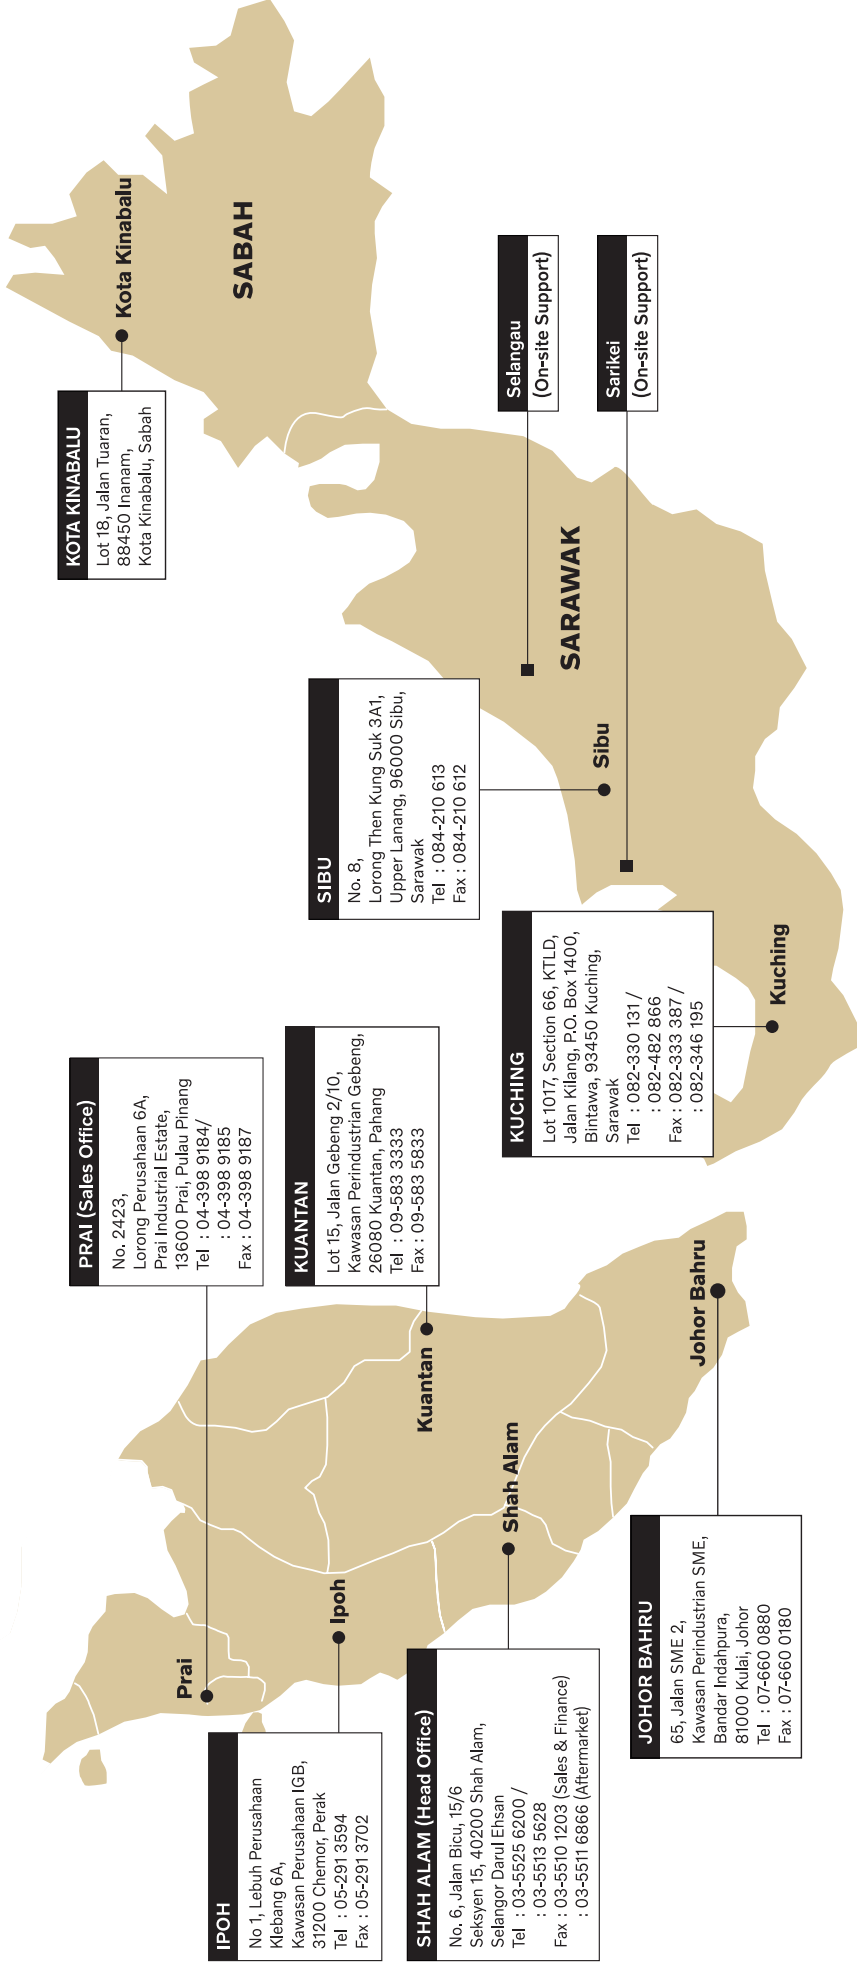

Your National Network Support

Sales: vcemy.sales@volvo.com

Service: vcemy.service@volvo.com

Parts: vcemy.parts@volvo.com

VOLVO
Construction Equipment
03-5513 5628 / 03-5525 6200
PARTS / SALES / SERVICE

VOLVO

Volvo Construction Equipment Malaysia Sdn Bhd

www.volvoce.com