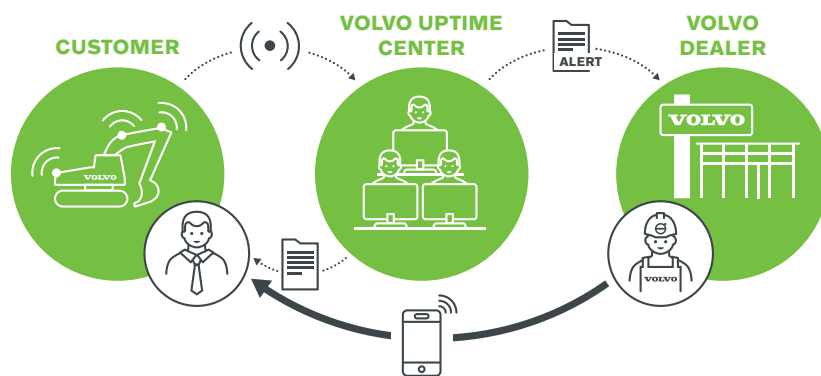

ACTIVECARE

What is ActiveCare?

ActiveCare is an Uptime Service from Volvo Services – an innovative and customer friendly offering delivered by Volvo in collaboration with our dealerships.

It is effectively a service which combines ActiveCare Insights Reports with the live monitoring of Volvo machines and adds the support provided to all participating dealerships by Volvo Uptime Centers. The purpose of ActiveCare is to proactively deliver outstanding uptime to the customer, allowing them to get on with running their business.

ActiveCare works by monitoring machines and feeding the information back to Volvo Uptime Centers – positioned strategically around the world. This information is used to provide the customer with periodic ActiveCare Insights Reports, giving them a valuable insight into how their machines are being used and where things could be improved. Meanwhile, at the Volvo Uptime Center, a dedicated team of machine experts uses the most advanced Volvo remote diagnostic systems to analyze the machine data and stands ready to alert the dealership as soon as a potential downtime risk is highlighted.

ACTIVE MACHINE MONITORING

Leave it to us

We designed it. We built it. Now let us take care of it. With Volvo ACTIVE CARE, Volvo monitors the health of your machines remotely, and immediately alerts you if a machine intervention is required. This proactive approach helps to prevent breakdowns, while leaving you more time to focus on your core operations.