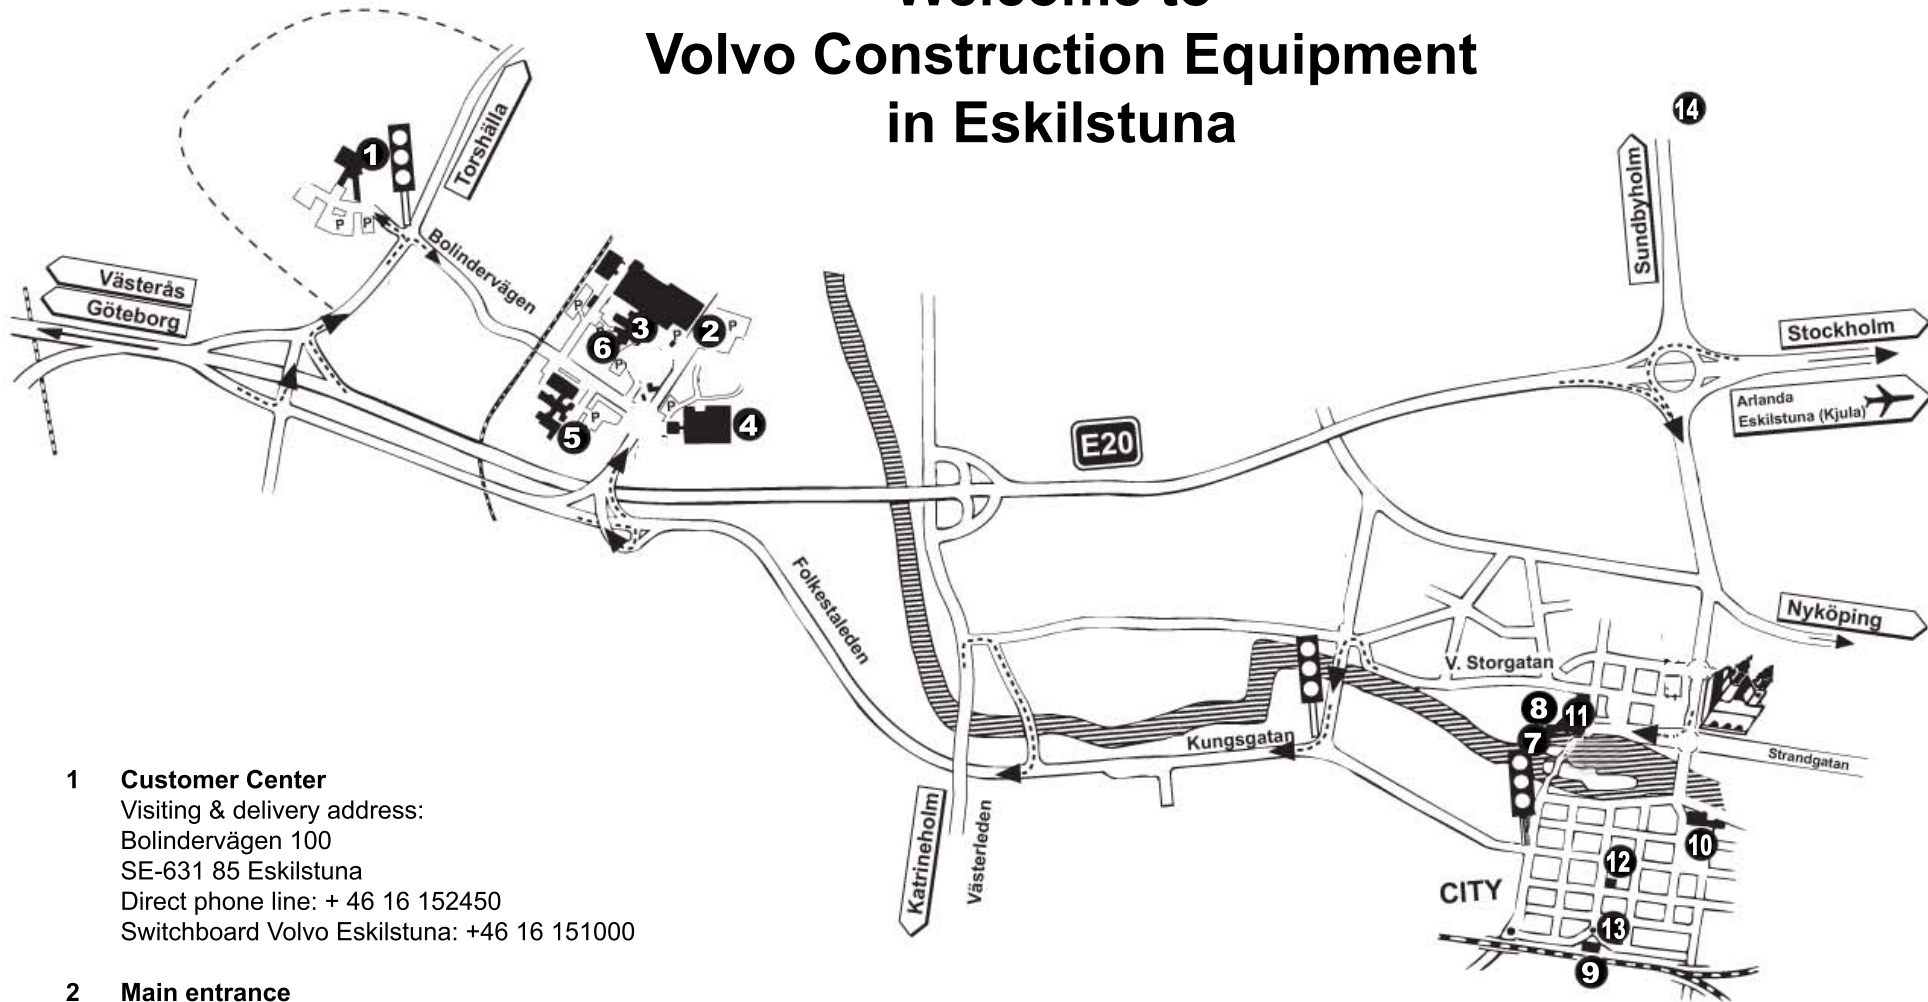

Welcome to Volvo Construction Equipment in Eskilstuna

1 Customer Center
Visiting & delivery address:
Bolindervägen 100
SE-631 85 Eskilstuna
Direct phone line: + 46 16 152450
Switchboard Volvo Eskilstuna: +46 16 151000

2 Main entrance
Eskilstuna Operations

3 Service Training Center

4 Customer Support /
Volvo Parts warehouse

5 Technical Center

6 Brunnsta Vårdshus
Restaurant

7 Munktell Museum
Telephone: +46 16 151239

8 Munktell Arena

9 Railway Station

10 Comfort Hotel Eskilstuna
Hamngatan 9
SE-632 20 Eskilstuna
Telephone: +46 16 177800

11 Clarion Collection
Hotel Bolinder Munktell
Munktellstorget
SE-633 43 Eskilstuna
Telephone: +46 16 167800

12 Best Western
Plaza Hotel Eskilstuna
Drottninggatan 9
SE-632 20 Eskilstuna
Telephone: +46 16 150000

13 City Hotel
Järnvägsplan 1
SE-632 20 Eskilstuna
Telephone: +46 16 108850

14 Sundbyholms slott
Sundbyholm
SE-63508 Eskilstuna
Telephone: +46 16 428400