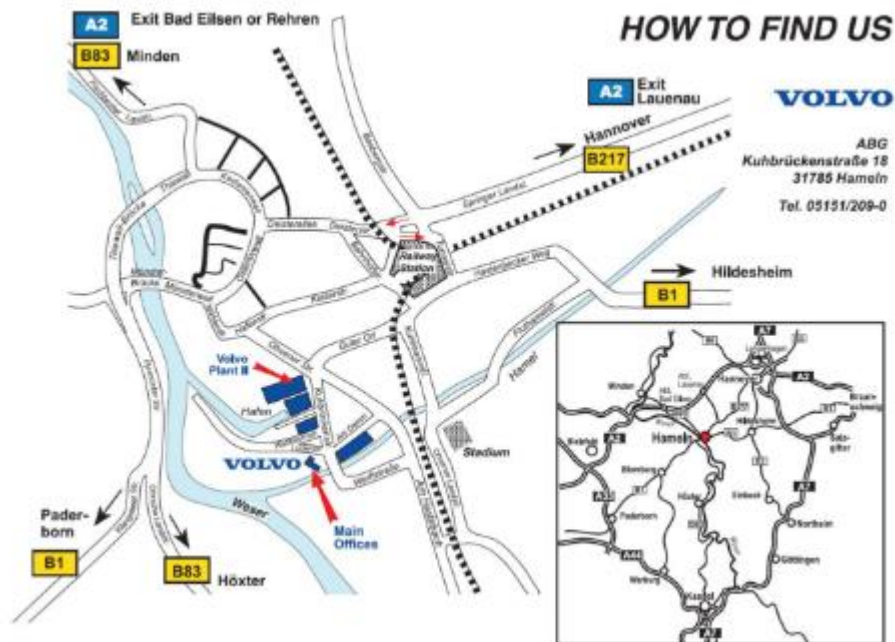

How to find us

Driving direction to our company:

Next airport: Hanover (approx. 50 minutes away from Hameln)

Railway station: Hameln main station (approx. 10 minutes away from our premises)